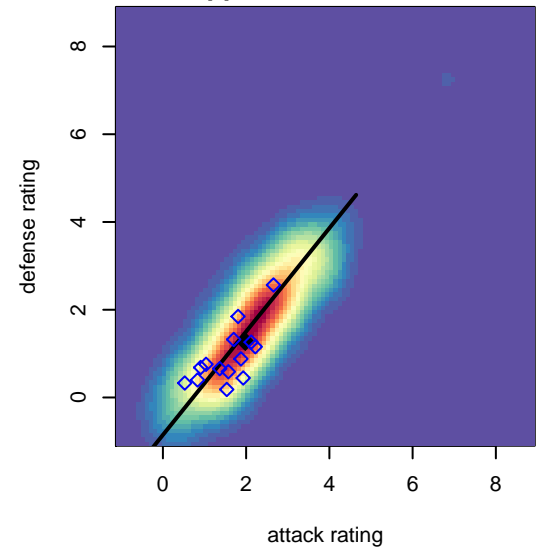

Twin Falls Rapids B02

Twin Falls SA
 Twin Falls, ID
 B02 total strength=1269
 attack=7.24 defense=3.57
 spr league = Spr Idaho D3 U15/16 Div 2 South

alt names used:
 TF RAPIDS U15B (02/03) (ID)
 TF RAPIDS U15B (02/03) (ID)
 TWIN FALLS SA RAPIDS (ID)

Venues played:
 2016 Spr Idaho D3 U15/16 Division 2 South
 2016 Canyon Rim Classic U15B U15
 2016 PVSC Spring Classic BU15
 2016 ID State Cup U15

Twin Falls Rapids B02
 Dots are actual minus expected GF (blue circles) and GA (red triangles).
 Blue line is smoothed change in attack strength. Red is smoothed change in defense strength.

**attack and defense variance (black dot)
relative to other teams
and top 10 in region**

**attack and defense rating
relative to others at age
and all opponents in last 13 months**

**attack and defense rating
relative to others at age
and all opponents in last 13 months**

Performance relative to 13 month average

Performance relative to 13 month average

Distribution of opponents
 Red = Lose zone, Blue = Win zone, Green = Even
 Black line separates win/lose zones

lot. A=Neither has attack advantage, B=Opponent has both attack and defense advantage, C=Opponent has both attack and defense disadvantage, D=Both have