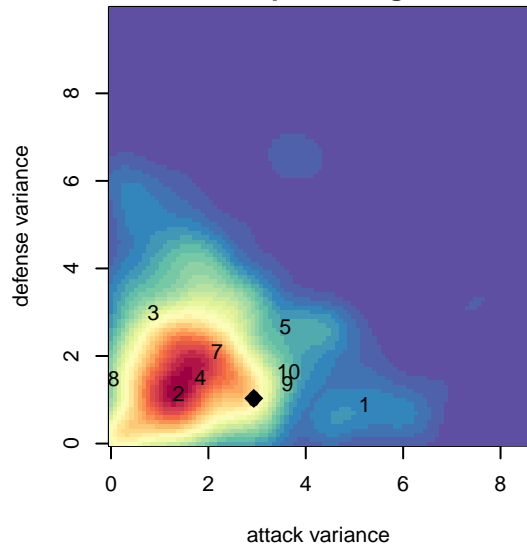

Twin Falls Rapids B02

Twin Falls SA
 Twin Falls, ID
 B02 total strength=1269
 attack=7.24 defense=3.57
 spr league = Spr Idaho D3 U15/16 Div 2 South

alt names used:
 TF RAPIDS U15B (02/03) (ID)
 TF RAPIDS U15B (02/03) (ID)
 TWIN FALLS SA RAPIDS (ID)

Venues played:
 2016 Spr Idaho D3 U15/16 Division 2 South
 2016 Canyon Rim Classic U15B U15
 2016 PVSC Spring Classic BU15
 2016 ID State Cup U15

Twin Falls Rapids B02
 Dots are actual minus expected GF (blue circles) and GA (red triangles).
 Blue line is smoothed change in attack strength. Red is smoothed change in defense strength.

**attack and defense variance (black dot)
relative to other teams
and top 10 in region**

**attack and defense rating
relative to others at age
and all opponents in last 13 months**

**attack and defense rating
relative to others at age
and all opponents in last 13 months**

Performance relative to 13 month average

Performance relative to 13 month average

Distribution of opponents
 Red = Lose zone, Blue = Win zone, Green = Even
 Black line separates win/lose zones

lot. A=Neither has attack advantage, B=Opponent has both attack and defense advantage, C=Opponent has both attack and defense disadvantage, D=Both have