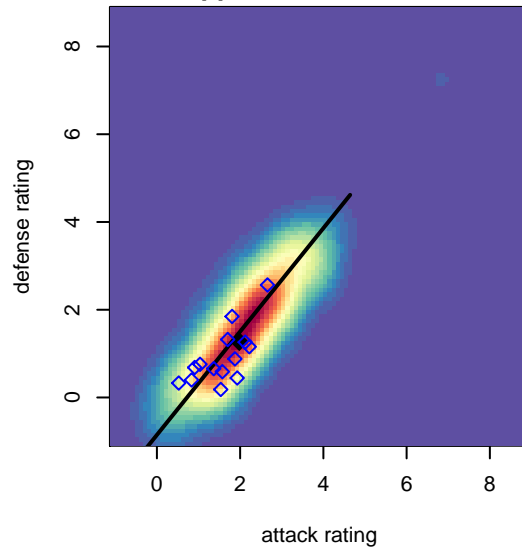

Twin Falls Rapids B02

Twin Falls SA
 Twin Falls, ID
 B02 total strength=1269
 attack=7.24 defense=3.57
 spr league = Spr Idaho D3 U15/16 Div 2 South

alt names used:
 TF RAPIDS U15B (02/03) (ID)
 TF RAPIDS U15B (02/03) (ID)
 TWIN FALLS SA RAPIDS (ID)

Venues played:
 2016 Spr Idaho D3 U15/16 Division 2 South
 2016 Canyon Rim Classic U15B U15
 2016 PVSC Spring Classic BU15
 2016 ID State Cup U15

Twin Falls Rapids B02
 Dots are actual minus expected GF (blue circles) and GA (red triangles).
 Blue line is smoothed change in attack strength. Red is smoothed change in defense strength.

**attack and defense variance (black dot)
relative to other teams
and top 10 in region**

**attack and defense rating
relative to others at age
and all opponents in last 13 months**

**attack and defense rating
relative to others at age
and all opponents in last 13 months**

Performance relative to 13 month average

Performance relative to 13 month average

Distribution of opponents
 Red = Lose zone, Blue = Win zone, Green = Even
 Black line separates win/lose zones

lot. A=Neither has attack advantage, B=Opponent has both attack and defense advantage, C=Opponent has both attack and defense disadvantage, D=Both have