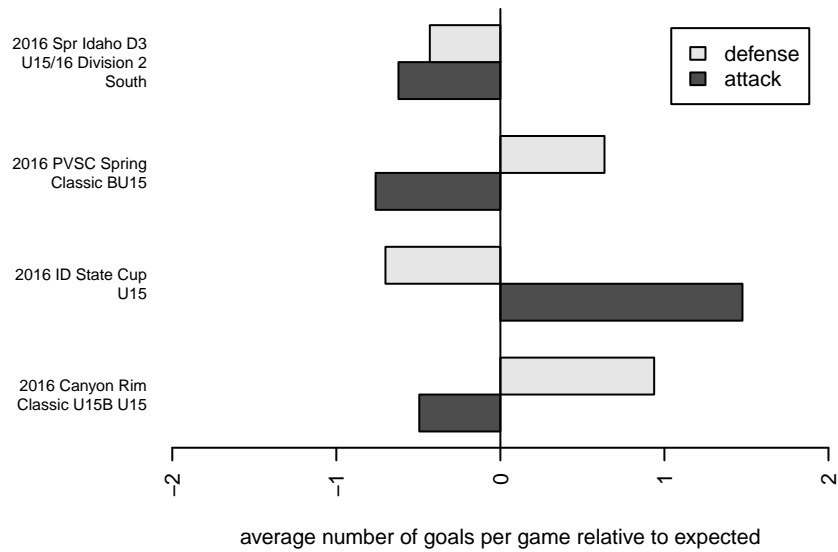

Venues played:
 2016 Spr Idaho D3 U15/16 Division 2 South
 2016 Canyon Rim Classic U15B U15
 2016 PVSC Spring Classic BU15
 2016 ID State Cup U15

Twin Falls Rapids B02
 Dots are actual minus expected GF (blue circles) and GA (red triangles).
 Blue line is smoothed change in attack strength. Red is smoothed change in defense strength.

**attack and defense variance (black dot)
relative to other teams
and top 10 in region**

**attack and defense rating
relative to others at age
and all opponents in last 13 months**

**attack and defense rating
relative to others at age
and all opponents in last 13 months**

Performance relative to 13 month average

Performance relative to 13 month average

Distribution of opponents
 Red = Lose zone, Blue = Win zone, Green = Even
 Black line separates win/lose zones

lot. A=Neither has attack advantage, B=Opponent has both attack and defense advantage, C=Opponent has both attack and defense disadvantage, D=Both have