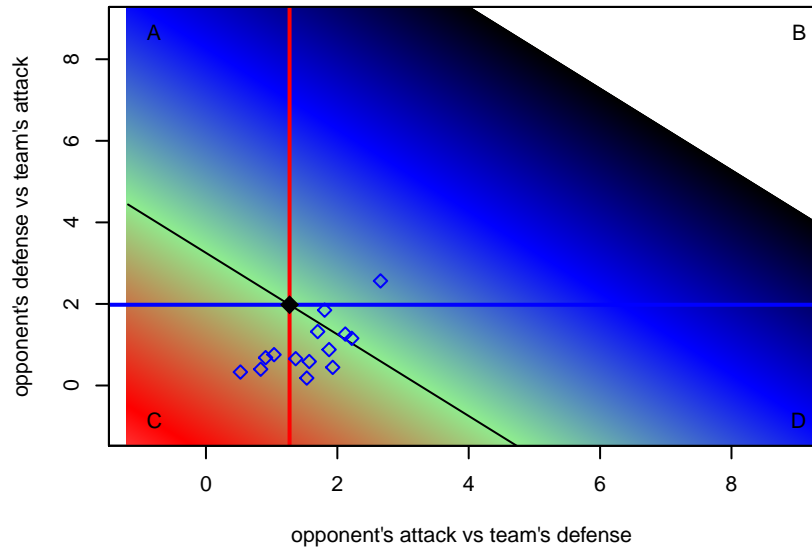

Venues played:
 2016 Spr Idaho D3 U15/16 Division 2 South
 2016 Canyon Rim Classic U15B U15
 2016 PVSC Spring Classic BU15
 2016 ID State Cup U15

Twin Falls Rapids B02
 Dots are actual minus expected GF (blue circles) and GA (red triangles).
 Blue line is smoothed change in attack strength. Red is smoothed change in defense strength.

**attack and defense variance (black dot)
relative to other teams
and top 10 in region**

**attack and defense rating
relative to others at age
and all opponents in last 13 months**

**attack and defense rating
relative to others at age
and all opponents in last 13 months**

Performance relative to 13 month average

Performance relative to 13 month average

Distribution of opponents
 Red = Lose zone, Blue = Win zone, Green = Even
 Black line separates win/lose zones

lot. A=Neither has attack advantage, B=Opponent has both attack and defense advantage, C=Opponent has both attack and defense disadvantage, D=Both have