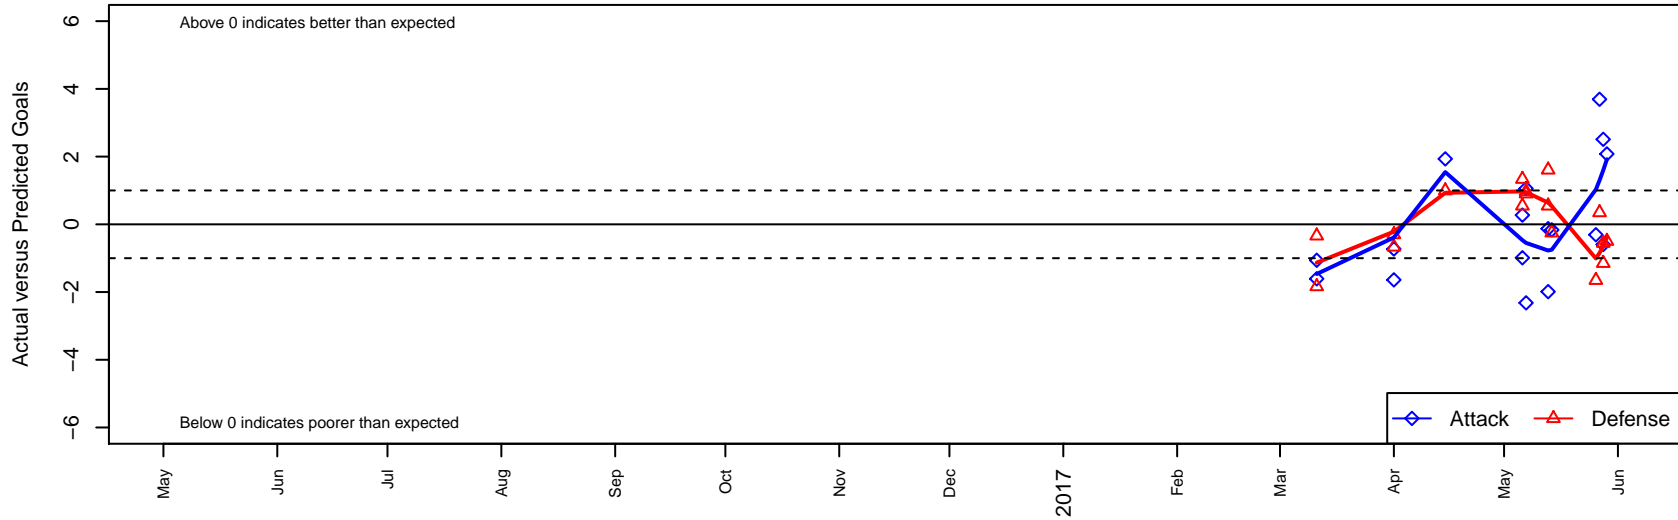

Twin Falls Rapids B02

Twin Falls SA
 Twin Falls, ID
 B02 total strength=1269
 attack=7.24 defense=3.57
 spr league = Spr Idaho D3 U15/16 Div 2 South

alt names used:
 TF RAPIDS U15B (02/03) (ID)
 TF RAPIDS U15B (02/03) (ID)
 TWIN FALLS SA RAPIDS (ID)

Venues played:
 2016 Spr Idaho D3 U15/16 Division 2 South
 2016 Canyon Rim Classic U15B U15
 2016 PVSC Spring Classic BU15
 2016 ID State Cup U15

Twin Falls Rapids B02
 Dots are actual minus expected GF (blue circles) and GA (red triangles).
 Blue line is smoothed change in attack strength. Red is smoothed change in defense strength.

**attack and defense variance (black dot)
relative to other teams
and top 10 in region**

**attack and defense rating
relative to others at age
and all opponents in last 13 months**

**attack and defense rating
relative to others at age
and all opponents in last 13 months**

Performance relative to 13 month average

Performance relative to 13 month average

Distribution of opponents
 Red = Lose zone, Blue = Win zone, Green = Even
 Black line separates win/lose zones

lot. A=Neither has attack advantage, B=Opponent has both attack and defense advantage, C=Opponent has both attack and defense disadvantage, D=Both have